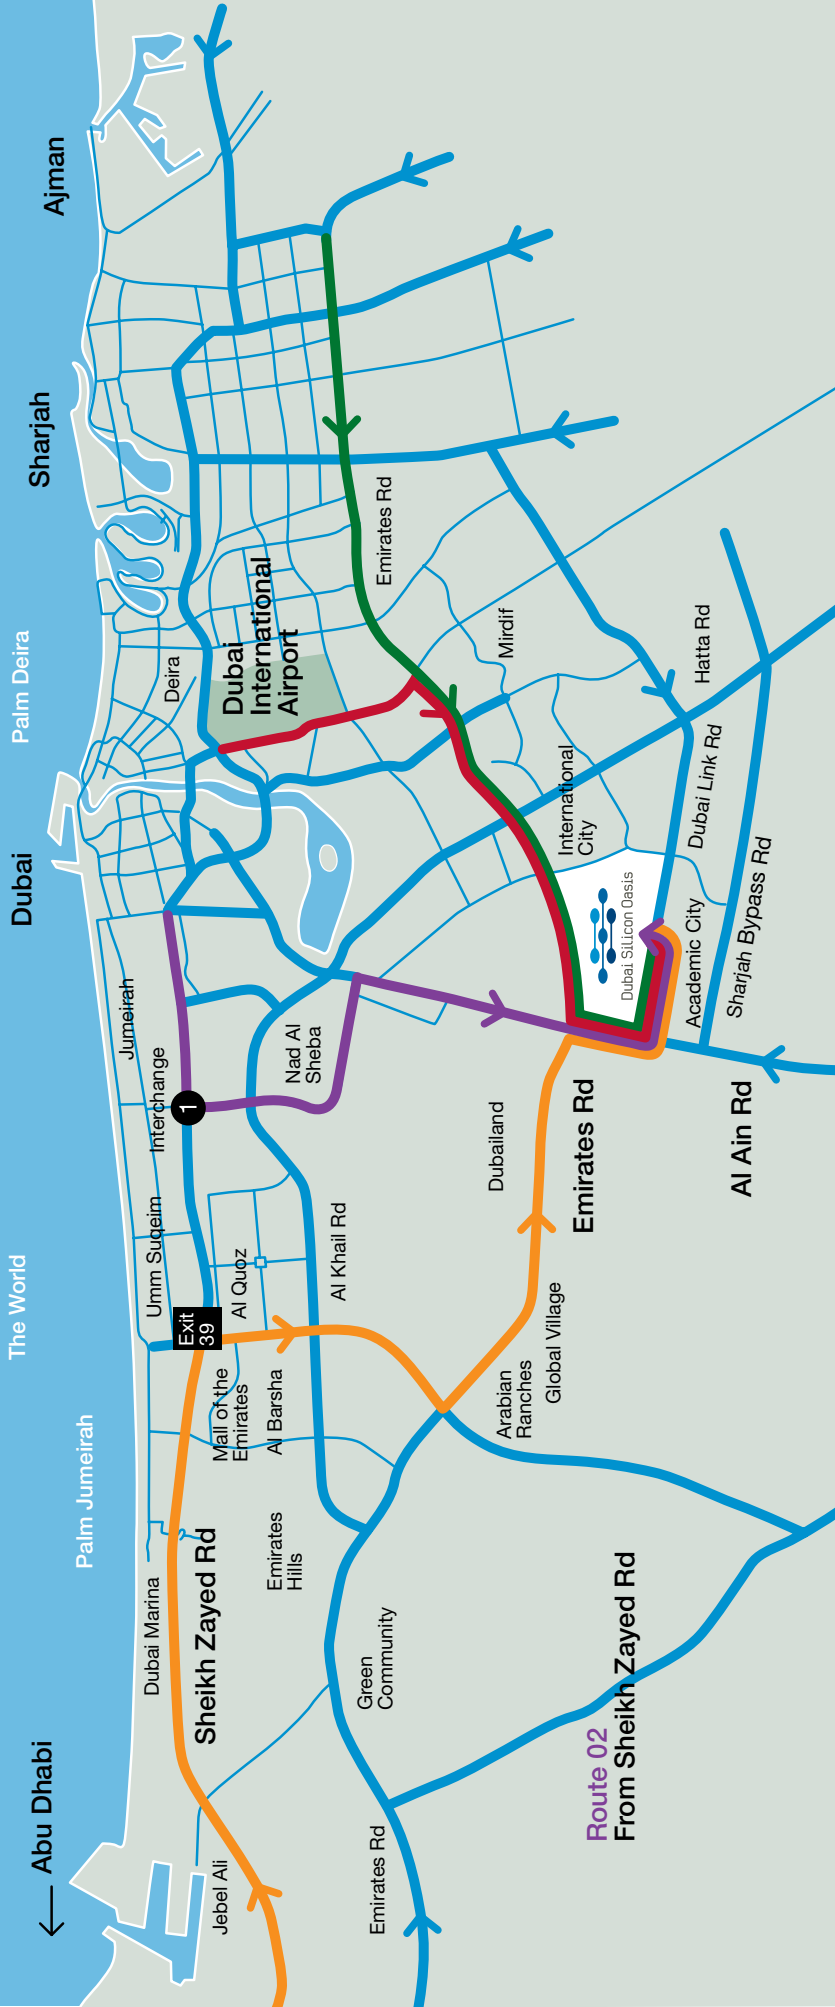

Dubai Silicon Oasis Route Map

DSO's impressive headquarters — open from April 2007.

Directions to Dubai Silicon Oasis

Route 01 From Jebel Ali

- Exit Sheikh Zayed Road at Exit 39 — Al Barsha and Umm Suqeim (at Mall of the Emirates)
- Take Umm Suqeim Road to Emirates Road
- Take Dubai, Airport direction
- Take Exit 44, following signs to Al Ain and Al Ruwayya
- Follow signs to Academic City and Dubai Silicon Oasis

Route 02 From Sheikh Zayed Rd

- Exit Sheikh Zayed Road at Interchange 1
- Take Dubai, Ras Al Khoor direction
- Join Al Ruwayya, Al Ain Road (E66)
- Take Academic City direction at Exit 16
- DSO is on the right hand side

Route 03 From Dubai International Airport

- Follow signs for Al Waarqa and Emirates Road
- Join Emirates Road, heading towards Jebel Ali
- Pass International City on your left hand side
- Take first exit after International City
- Follow signs to Academic City and Dubai Silicon Oasis
- DSO is on the right hand side

Route 04 From Sharjah (Emirates Road)

- Take Emirates Road
- Take Exit 44, following signs to Al Ain and Al Ruwayya
- Follow signs to Academic City and Dubai Silicon Oasis